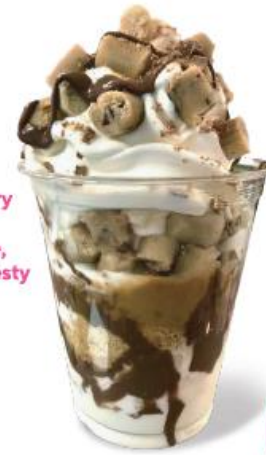

Cookie- licious

Real dairy ice cream, crushed biscuit, crushed Cadbury's flake, melted milk chocolate sauce, caramel biscotto sauce and our homemade choc chip cookie dough.

€5.95